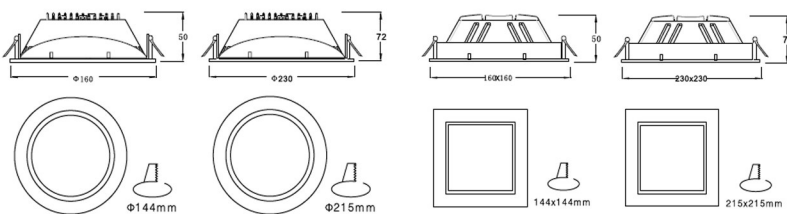

Caratteristiche / Features

Design in alluminio, diffusore PMMA alta qualità con oltre il 90% di luce, durata: fino a 50.000 +h assenza di Mercurio, Garanzia 5 anni. INSTANT LIGHT ON: <0.5 s = 100% light On/Off: > 15.000 - A+.

Aluminium housing, PMMA diffuser with over 90% light, Lifetime: up to 50.000+ h, Mercury-free lamps. Warranty 5 years. INSTANT LIGHT ON: <0.5 s = 100% light On/Off: > 15.000.

AC 190-265 VAC 50/60Hz

LLD-DLC10; LLD-DLC17; LLD-DLC25; LLD-DOR7; LLD-DOR10; NW WW CW IP20/44

CODICE - CODE ----- LLD-DLC10; LLD-DLC17; LLD-DLC25; LLD-DOR7; LLD-DOR10;

FINITURA - FINISHING ----- White Housing / CHROME RING Model LLD-DOR

COLORE - COLOURS ----- 3000 k° 4000 K° 6000 K°

ANGOLO - ANGLE ----- 90°; 36° (model DLC).

POTENZA - POWER ----- 7, 10, 17, 25 W Model LLD-DOR 7 E 10W

LUMEN ----- 580, 900, 1530, 2450 lm

DIMENSIONI - DIMENSION ----- CUT 68-70mm e 83-95mm model DOR; 90-102mm, 145-155mm, 195-210mm. model DLC

CRI ----- > 80 RA